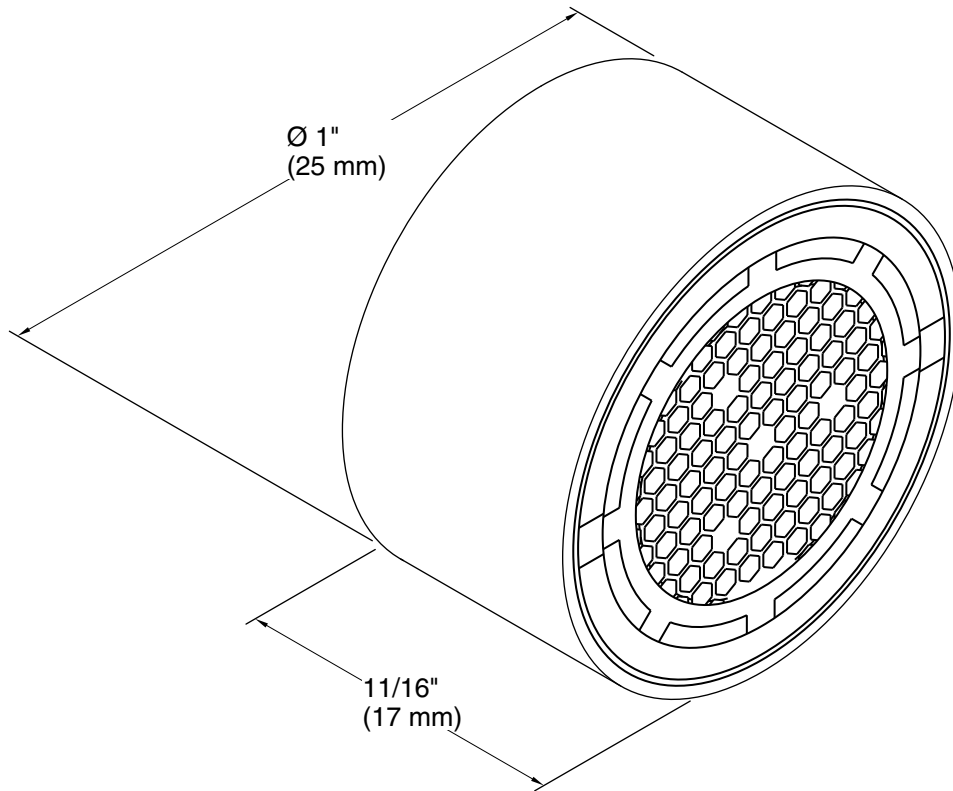

Technical Information

All product dimensions are nominal.

Material: Brass

Notes

Install this product according to the installation guide.